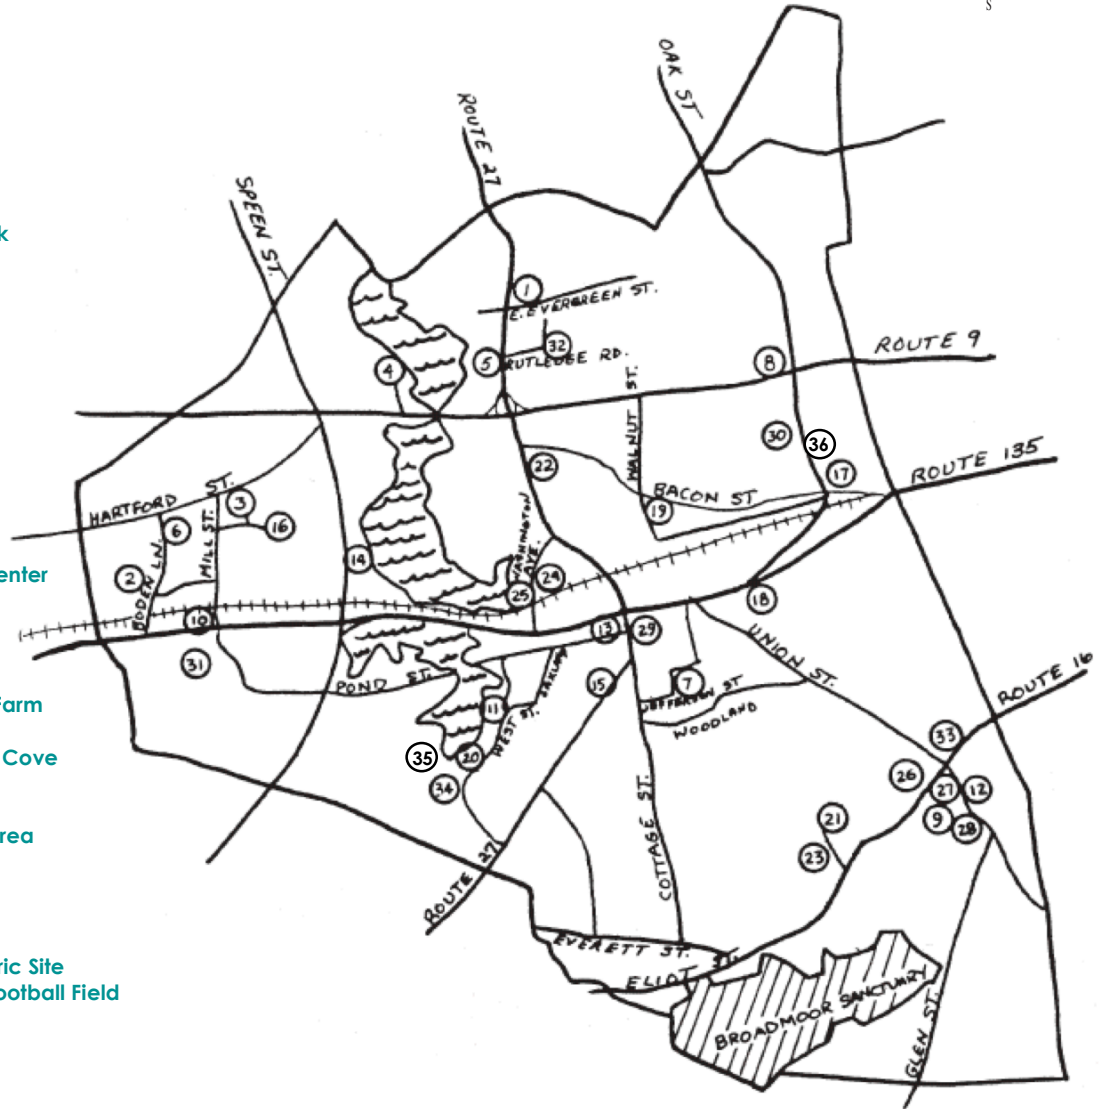

*Map of
The Town of Natick
Recreational Facilities*

*Pride in our Parks!
Help us keep our facilities
clean and litter free!*

**Key to Existing
Recreational Facilities:**

1. Bennett-Hemenway School
2. Boden Lane Cemetery
3. Brown School
4. Camp Arrowhead
5. Mary Bunker Community Park
6. Cole Center
7. Coolidge Field/Woods
8. East Natick School
9. Grove Park
10. Henry Wilson Memorial
11. Natick High School
12. Hunnewell Fields
13. Indian Burial Ground
14. John J. Lane Park
15. Johnson School
16. Kennedy Middle School
17. Lilja School
18. Lincoln Courthouse/Senior Center
19. Loker Park
20. Memorial Beach (Dug Pond)
21. Memorial School
22. Murphy Field
23. Natick Community Organic Farm
24. Navy Yard Field
25. Tony Anniballi Park at Pegan Cove
26. Shaw Park
27. South Natick Dam Park
28. South Natick Multi-Purpose Area
29. Town Common
30. Town Forest
31. West Hill Park
32. Wilson Middle School
33. South Natick Cemetery Historic Site
34. 1/4-Mile Track around NHS Football Field
35. William L. Chase Rink
36. Sargent Field