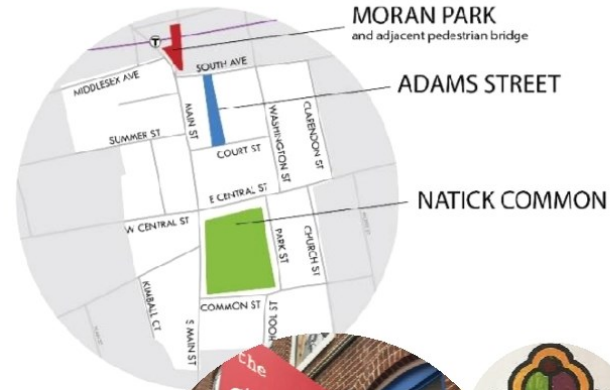

**NATICKCENTER**  
**CREATIVE**  
**PLACEMAKING**

# FOR THE LOVE OF NATICK

*A CREATIVE PLACEMAKING WEEKEND*

**November 3-4, 12:00 pm - 4pm**

**Reception Nov. 4th, 4-6pm Common Street Spiritual Center**

Featuring Eddie Bruckner, Beth Fagan, Mark Favermann, Sasha (Alexandra) Kuznetsova, Shahreen Quazi and Rebecca McGee Tuck, and artists affiliated with the Common Street Spiritual Center